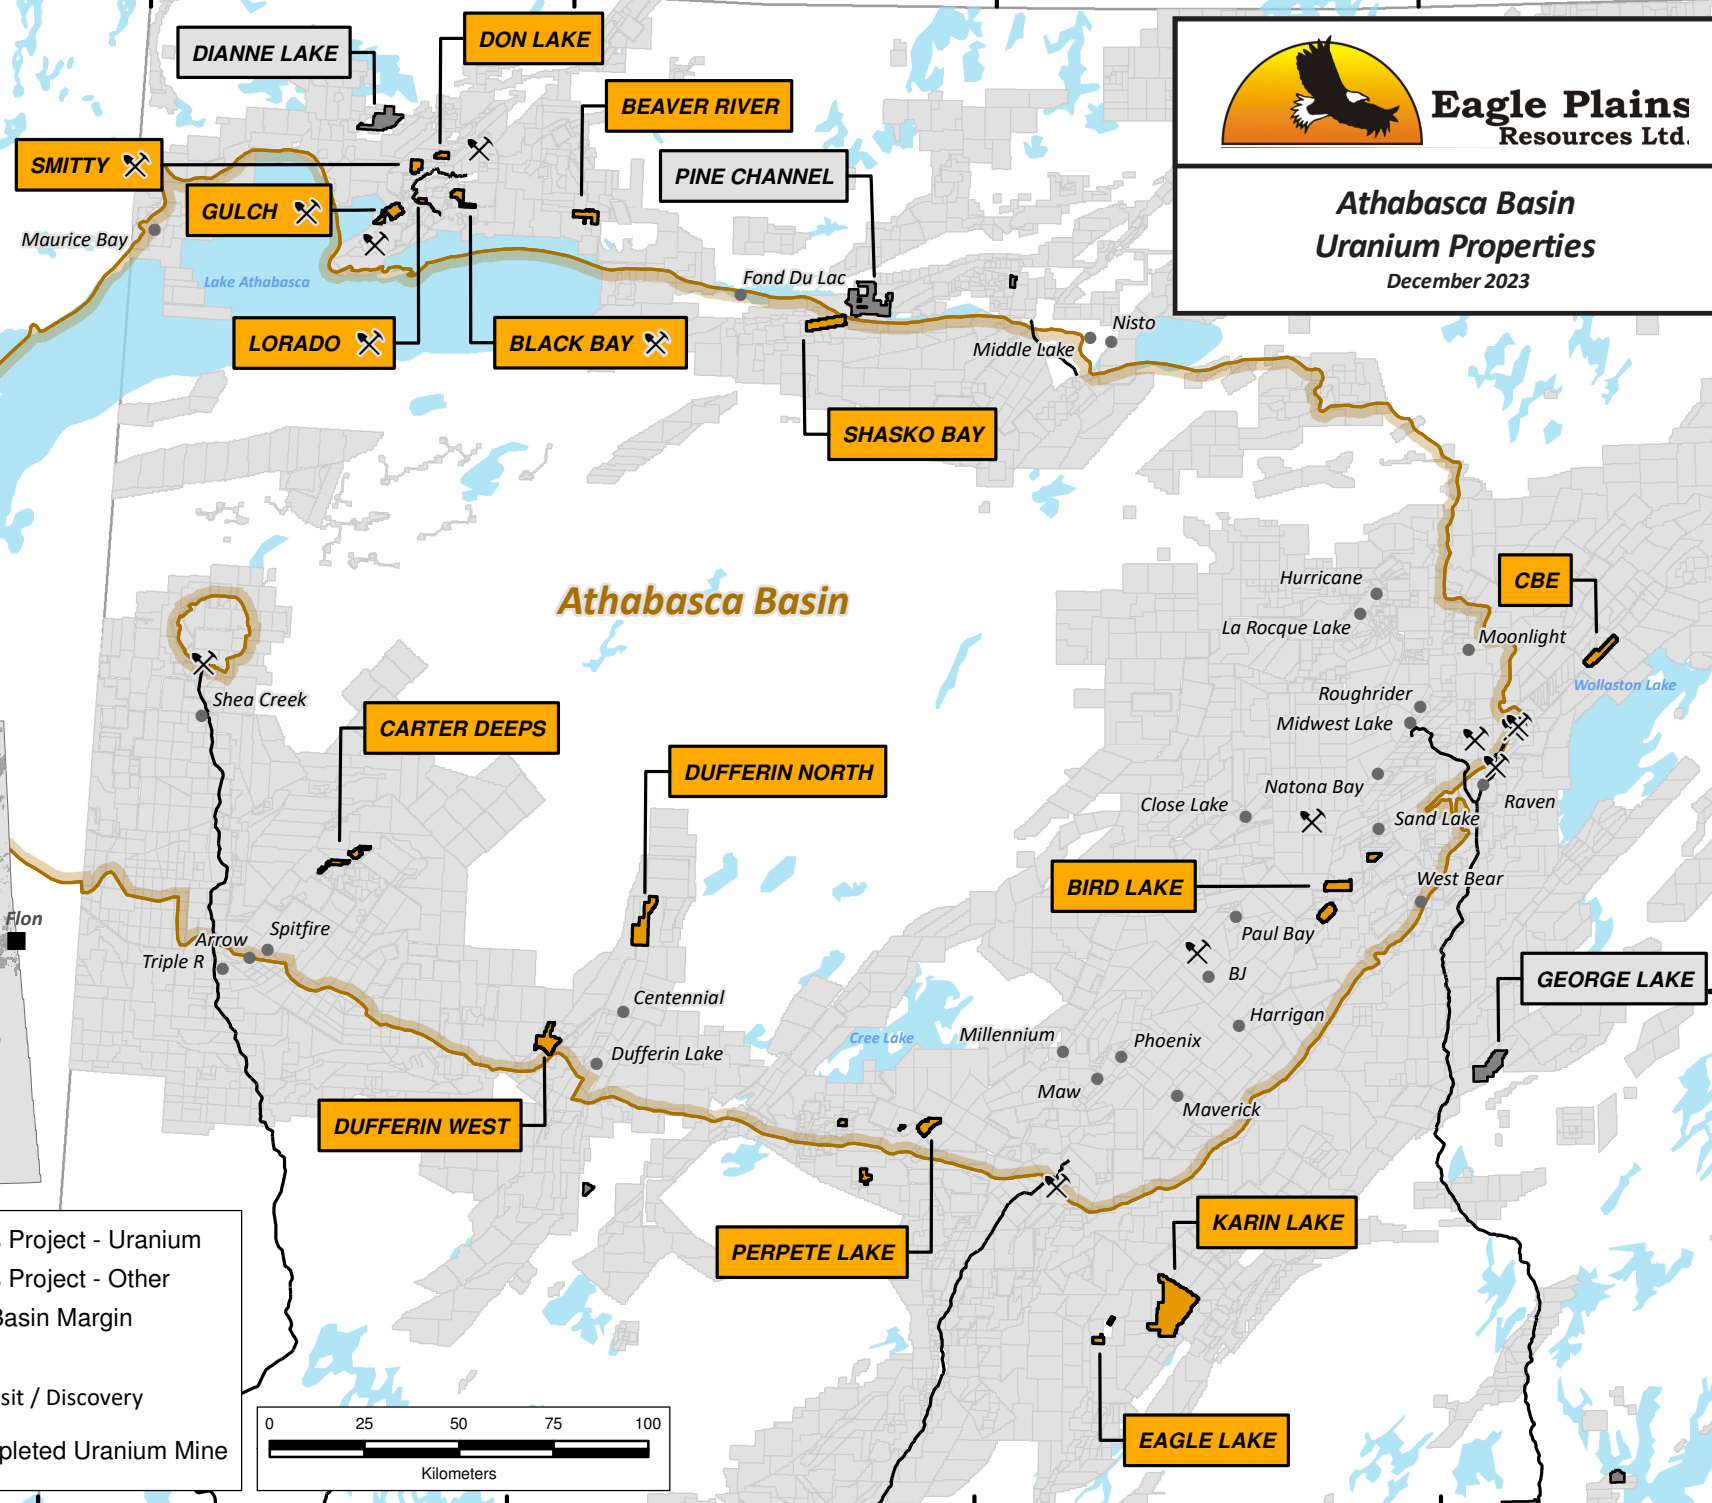

110°0'0"W 108°0'0"W 106°0'0"W 104°0'0"W

59°0'0"N

58°0'0"N

57°0'0"N

60°0'0"N

59°0'0"N

58°0'0"N

57°0'0"N

Eagle Plains
Resources Ltd.

Athabasca Basin
Uranium Properties
December 2023

Athabasca Basin

La Ronge
Flin Flon
Prince Albert
Saskatoon
Regina

- Eagle Plains Project - Uranium
- Eagle Plains Project - Other
- Athabasca Basin Margin
- Highways
- Mineral Deposit / Discovery
- Active or Depleted Uranium Mine

110°0'0"W 108°0'0"W 106°0'0"W 104°0'0"W